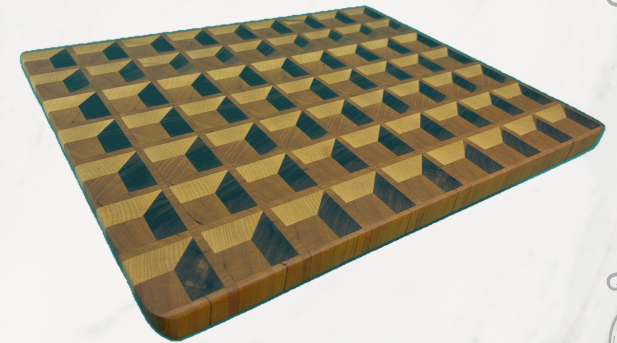

CERTIFICATE OF AUTHENTICITY

CUTTING BOARD NUMBER: 25032

DESIGNED AND HAND MADE BY: JAMES AZERRAT

DETAILS: THIS CUTTING BOARD HAS BEEN HAND CRAFTED
USING AN END-GRAIN DESIGN FOR SUPERIOR
LONGEVITY AND KNIFE-FRIENDLINESS.
THE WALNUT, MAPLE AND CHERRY WOODS USED
HAVE BEEN ETHICALLY SOURCED IN AUSTRALIA
SIZE: 440 X 362 X 23MM